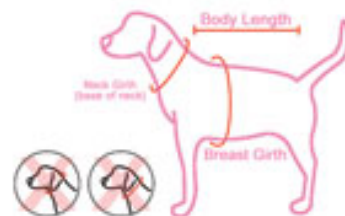

INITIAL BALL MARKER

- STYLE NO. : NAHC-JP101
- COLOR : LT.ROSE / CRYSTAL
- SIZE : ONE SIZE

Made with Austrian crystals
Available from A ~ Z
Hat clip with magnetic ball marker
Slides onto your hat brim or pocket for easy access

A Guide to Pinkaholic® New York Standard Size Measurement

*All measurements are in inches (cm)

Size	Neck inches (cm)	Chest inches (cm)	Weight(lbs.)	Dog Breed	Product Length inches (cm)
XS	5-7 (13-18)	9-11 (23-28)	3-4	Puppy (Baby Yorkshire Terrier, Baby Maltese, Chihuahua)	6.3 (16)
S	7-9 (18-23)	11-13 (28-33)	4-6	Chihuahua, Yorkshire Terrier, Maltese, Toy Poodle, Pomeranian	7.5 (19)
M	9-11 (23-28)	14-17 (36-43)	7-10	Maltese, Shih Tzu, Japanese Chin, Mini Pinscher, French Bulldog, Pekingese, Toy Poodle	9.4 (24)
L	11-13 (28-33)	17-19 (43-48)	11-15	Shih Tzu, Pekingese, Miniature Schnauzer, Beagle, Boston Terrier	11 (28)
XL	13-14 (33-36)	19-21 (48-53)	15-20	Miniature Schnauzer, Cocker Spaniel, Pug, Fox Terrier	12.6 (32)
XXL	14-15 (35-39)	21-23 (53-59)	20-25	Cocker Spaniel, Bichon Frise, Chinese Shar-pei	15.7 (40)