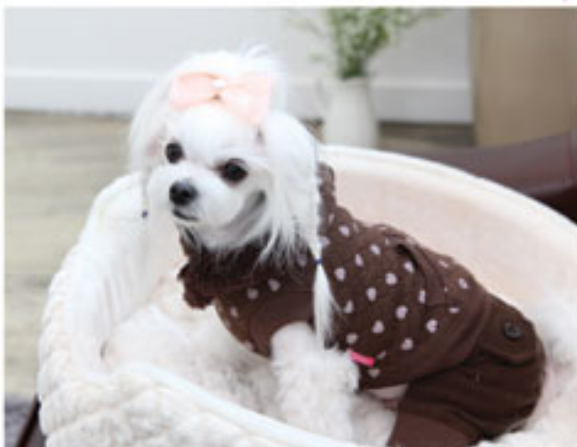

Collared one piece school uniform
Simple and elegant sweater with a checkered skirt
Decorated with a PNY appliqué on the back

Shih Tzu, 4.6Kg (10.1lbs), M

Shih Tzu, 4.6Kg (10.1lbs), M

Maltese, 3.7kg (8.2lbs), M