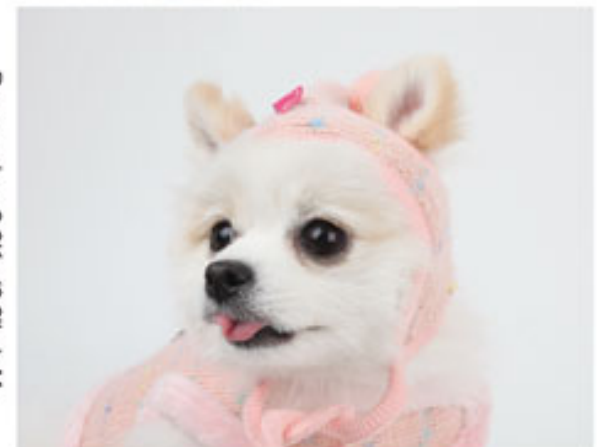

Gradation knit pattern
Pom-pom ball fringe

Shih Tzu, 4.6Kg (10.1lbs), M

Cocker Spaniel, 9kg (19.8lbs), L

Pomeranian, 2.8Kg (6.2lbs), M

Shih Tzu, 4.6Kg (10.1lbs), M

Cocker Spaniel, 9kg (19.8lbs), L

Chihuahua, 2.5kg (5.5lbs), M