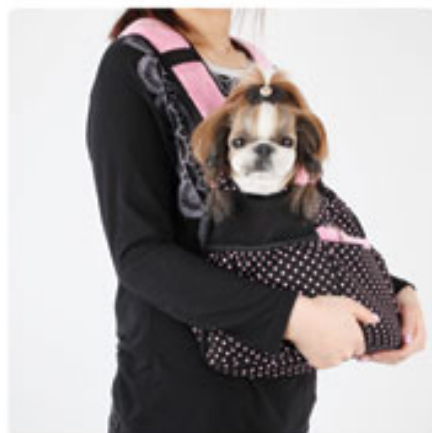

Shih Tzu, 3.3Kg (7.3lbs), M