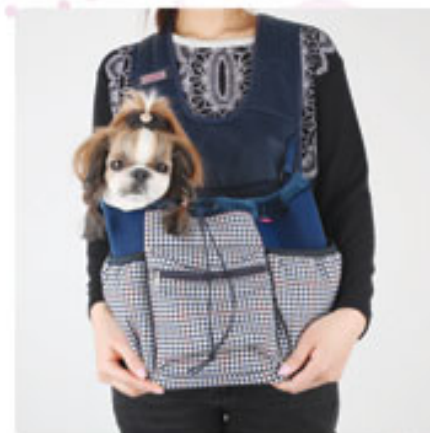

Shih Tzu, 3.3Kg (7.3lbs), M